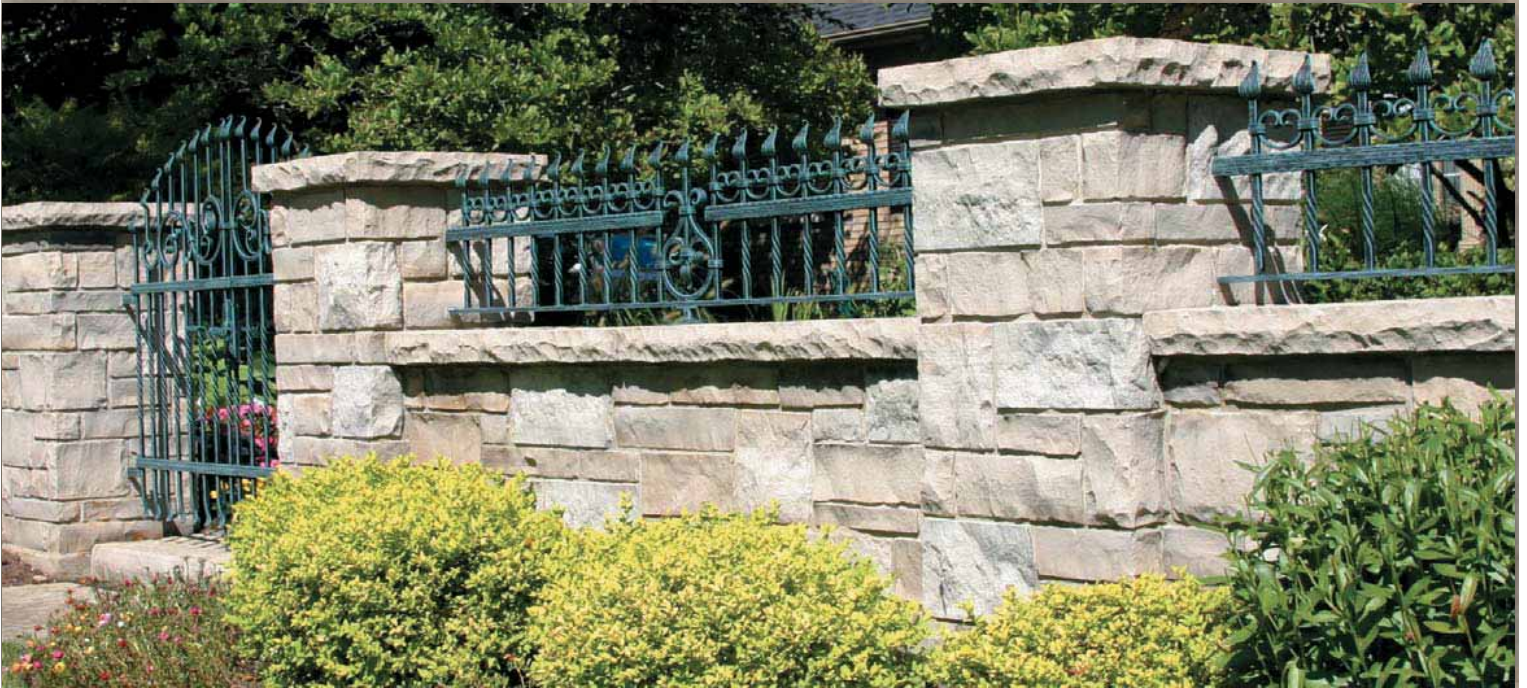

Ebel Natural Stone™ COPING AND CAPS

No wall is complete without these products. It creates a classic rugged look that lasts a lifetime. Coping and caps can be ordered in standard sizes or custom cut to meet your specifications.

Coping and caps

Styles Available:

- Natural surface top with sawn, guillotined or handrocked edges.

Standard Size:

- Custom Cut
- 2" - 4" thick

Applications:

- Used around pools or to cap masonry walls

QUARRIES INC.